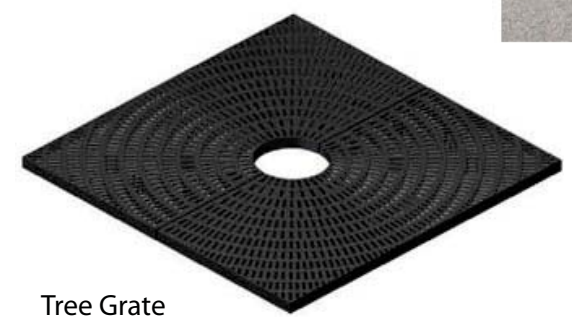

CRENSHAW BOULEVARD STREETSCAPE PLAN

PROPOSED STREET FURNITURE

Bike Racks

Bike Racks
 By Landscape Forms, Style: Flo

Tree Wells and Grates

Tree Well
 Decomposed Granite

Tree Grate
 By Neenan Foundry, Style: Adirondack

Bus Stop Furnishings

Bus Shelter
 Per City of Los Angeles Standard Pacific Collection

Trash Receptacle
 By Landscape Forms, Style: Chase Park

Bench
 By Landscape Forms, Style: Neocombo

Lighting

Street Scale:
 CD 929 Fluted

Pedestrian Scale:
 UM 1906
 Ornamental Fluted

Residential Scale:
 Fluted Upright with
 Ornate Luminaire